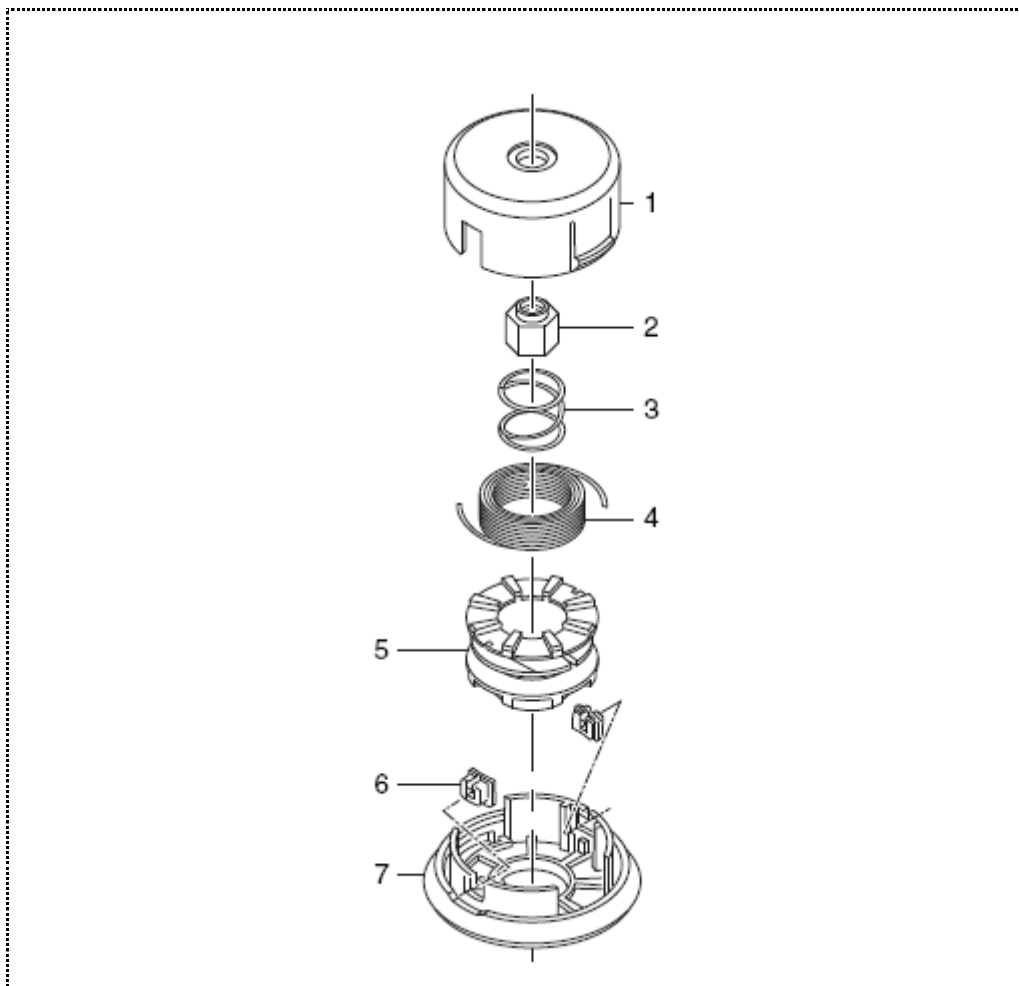

09 - 2012
Part No. B-05131
BUMP&FEED HEAD ASSY LH
(For Model EBH341U)

Item No.	Part No.	Description	Qty	Unit
1	A-89165	HOUSING	1	PC.
2	A-89361	NUT M10X1.25 LH	1	PC.
3	A-89187	SPRING	1	PC.
4	A-89193	NYLON LINE, DIA 2.4MMX3M	1	PC.
5	A-89202	SPOOL	1	PC.
6	A-15992	EYELET FOR U.AUTO & BF4L	2	SET
7	A-89218	COVER	1	PC.